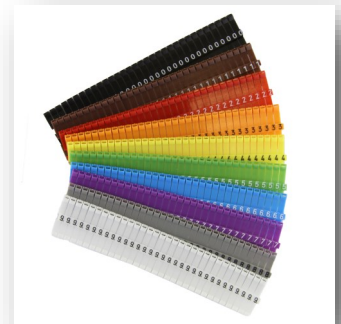

PATCHSAVE SOLUTIONS

THE DATA CENTRE DIFFERENCE

Below are some of our Latest Products.
All Available for Next Day [Delivery](#) via our [Website](#)

Labelling Solutions

Cableflag Tag PRO Cable Label System

TagPro is a fast & easy labelling system that can easily be removed and reused.

The free online printing app is so simple and fast. It runs on any browser or OS.

Available in:

- [Box of 200x Clip on Tags with 3x A4 Label Sheets](#)
- [Box of 1000x Clip on Tags with 10x A4 Label Sheets](#)

Clip-Around Cable Markers

Suitable for 3.6mm - 6.0mm diameter Copper & Fibre patch cables.

Each number comes on a strip of 32 clips, designed to interlock when fitted enabling easy alignment of multiple character markings.

Clips are easy to install on existing networks without the need of tools.

Clip-On 'Chevron Cut' Cable Markers

Fast, Snap-On installation make these sleeves ideal for post-termination marking.

Designed to interlock when fitted enabling easy alignment of multiple character markings, each number comes in a bag of 200.

Available in 3 sizes:

- [2.4mm-3.0mm](#) for Fibre
- [3.0mm-4.0mm](#) for Slim fit Copper
- [5.0mm-6.2mm](#) for standard Cat5e, Cat6 & Cat6a

Panduit Fibre Cables Identification Sleeves

Panduit identification sleeves are the easy to use solution to help identify Fibre Cables.

The Fibre Cable is simply inserted in to the flexible PVC sleeve which provides a large labelling surface on which a sticky label can be fixed allowing small cables legends to be clearly seen.

Available in [White](#) for 3mm Duplex cables and [Yellow](#), [Aqua](#), & [Orange](#) for 2mm Simplex cables.