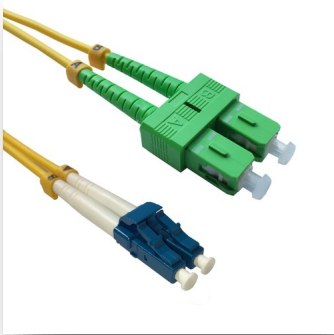

PATCHSAVE SOLUTIONS

THE DATA CENTRE DIFFERENCE

Below are some of our Latest Products.
All Available for Next Day [Delivery](#) via our [Website](#)

OS2 LC to SC/APC Fibre Patch Cables

Singlemode [OS2](#) APC Fibre is becoming increasingly more popular in the modern Data Centre.

The Angled Polished Connector (APC) prevents back reflections which can seriously degrade data transmitting performance.

UK Plug (3Amp) to Angled C7 Power Cable

The angled head on this [C7](#) power cable makes it easier to use when cabinet or wall box space is tight.

The C7 fitting (also known as a Figure of 8), is most commonly used on Audio Visual, Laptop chargers and external networking power supplies.

Colour Coded Velcro Reels

These enhance and add a further professional touch to your installation, by offering superb strength and they can be cycled hundreds of times.

Single (1 Gang) Faceplates are offered with [1](#) or [2](#) installed modules. While the Double (2 Gang) Faceplates have [4](#) modules installed.