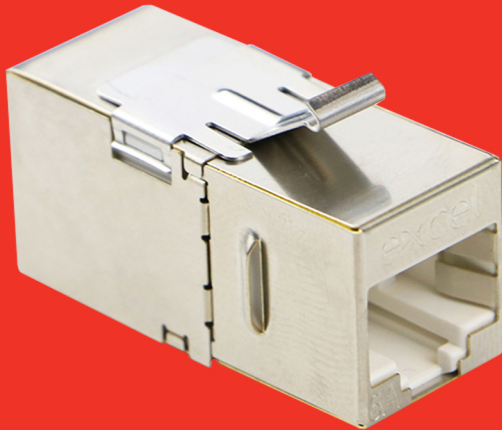

## Excel Cat6A FTP 180 Degree Keystone Through Coupler Data Sheet

- ✓ These Cat6A FTP Excel keystone modules are suitable for mounting in a range of product panels.
- ✓ Provides RJ45 in/out connections, allowing channels to be extended where required.
- ✓ The standard keystone profile so it fits all keystone panels and outlets.

- ✓ Suitable for 10 Gigabit, 10GBase-T, Ethernet applications.
- ✓ 180 degree configuration with standard RJ45 connections both ends.
- ✓ Acceptable for both screened and unshielded systems.

Product Code	Excel Code	Product Description	Price*
5523010	100-107	Excel Cat6A FTP 180 Degrees Keystone Through Coupler	£5.95

### Excel Cat6A U/FTP S-Foil LSZH Dca 500m Cable Reel

- ✓ Available for mounting of the range of screened and unshielded Excel toolless keystone jacks.
- ✓ A rear management tray with purposely designed cable tie positions, is supplied with each panel which is fitted without the need for any tools or fixings by simply snapping into place.