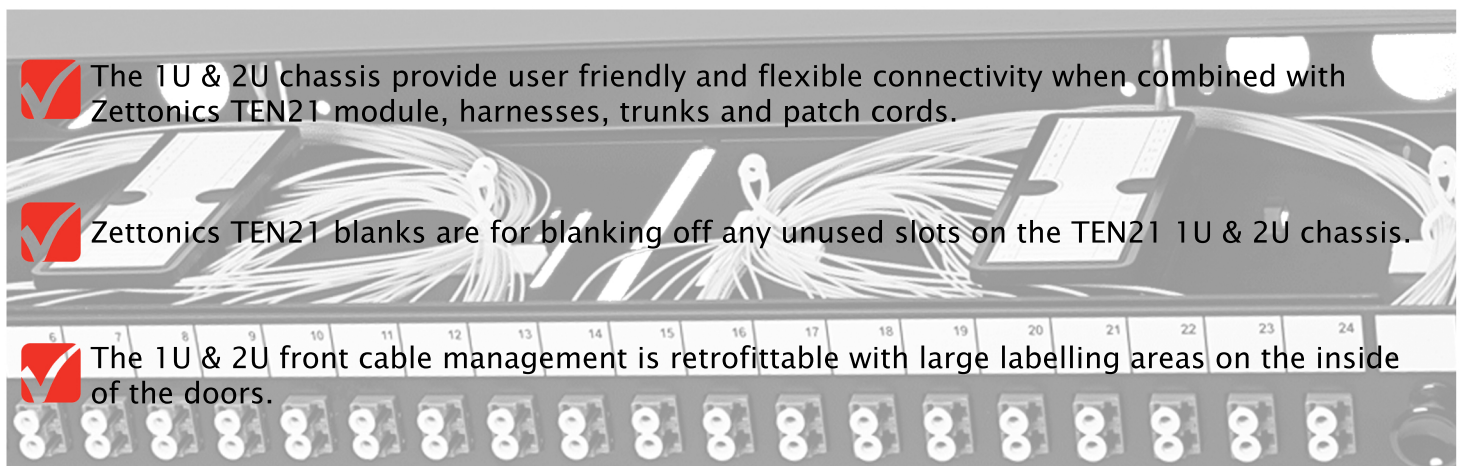

## Zettonics TEN21 Cable Management & Chassis

 Zettonics TEN21 1U & 2U chassis are mountable on 19" racks and allows 5 or 12 modules to be loaded from either the front or rear with easy, fast and secure latching.

 The rear cable management can be retrofitted to the 1U & 2U chassis, for securing and managing trunks and back bone cabling.

 Zettonics TEN21 1U & 2U front cable management and door manage the front patching field and provides bend radius protection.

 The 1U & 2U chassis provide user friendly and flexible connectivity when combined with Zettonics TEN21 module, harnesses, trunks and patch cords.

 Zettonics TEN21 blanks are for blanking off any unused slots on the TEN21 1U & 2U chassis.

### OM4 MTP Type B 12 Core MPO Fibre Trunk Cassette Cable

-  Rapid 'Plug & Go' fibre network deployment with no specialist tools required.
-  Can be installed in less than 15 minutes - custom lengths available.