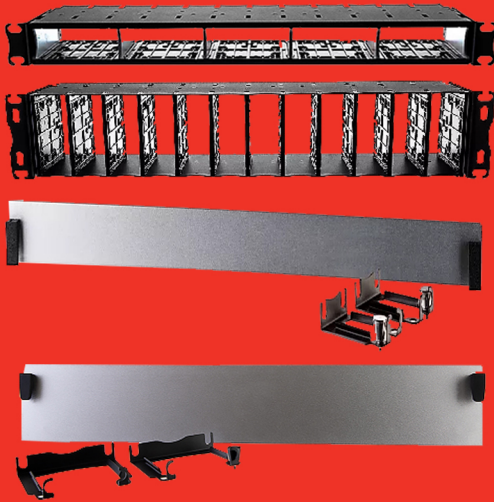

## Zettonics TEN21 Cable Management & Chassis

 Zettonics TEN21 1U & 2U chassis are mountable on 19" racks and allows 5 or 12 modules to be loaded from either the front or rear with easy, fast and secure latching.

 The rear cable management can be retrofitted to the 1U & 2U chassis, for securing and managing trunks and back bone cabling.

 Zettonics TEN21 1U & 2U front cable management and door manage the front patching field and provides bend radius protection.

 The 1U & 2U chassis provide user friendly and flexible connectivity when combined with Zettonics TEN21 module, harnesses, trunks and patch cords.

 Zettonics TEN21 blanks are for blanking off any unused slots on the TEN21 1U & 2U chassis.

 The 1U & 2U front cable management is retrofittable with large labelling areas on the inside of the doors.

Product Code	Product Description	Price*
3994006	Zettonics TEN21 MTP 1U Unloaded 5 Position Chassis	£66.75
3994007	Zettonics TEN21 MTP 2U Unloaded 12 Position Chassis	£75.65
3994008	Zettonics TEN21 1U Front Cable Management	£27.20
3994009	Zettonics TEN21 2U Front Cable Management	£28.80
3994010	Zettonics TEN21 Chassis Rear Management	£24.00
3994011	Zettonics TEN21 Modular Chassis Blank	£5.10